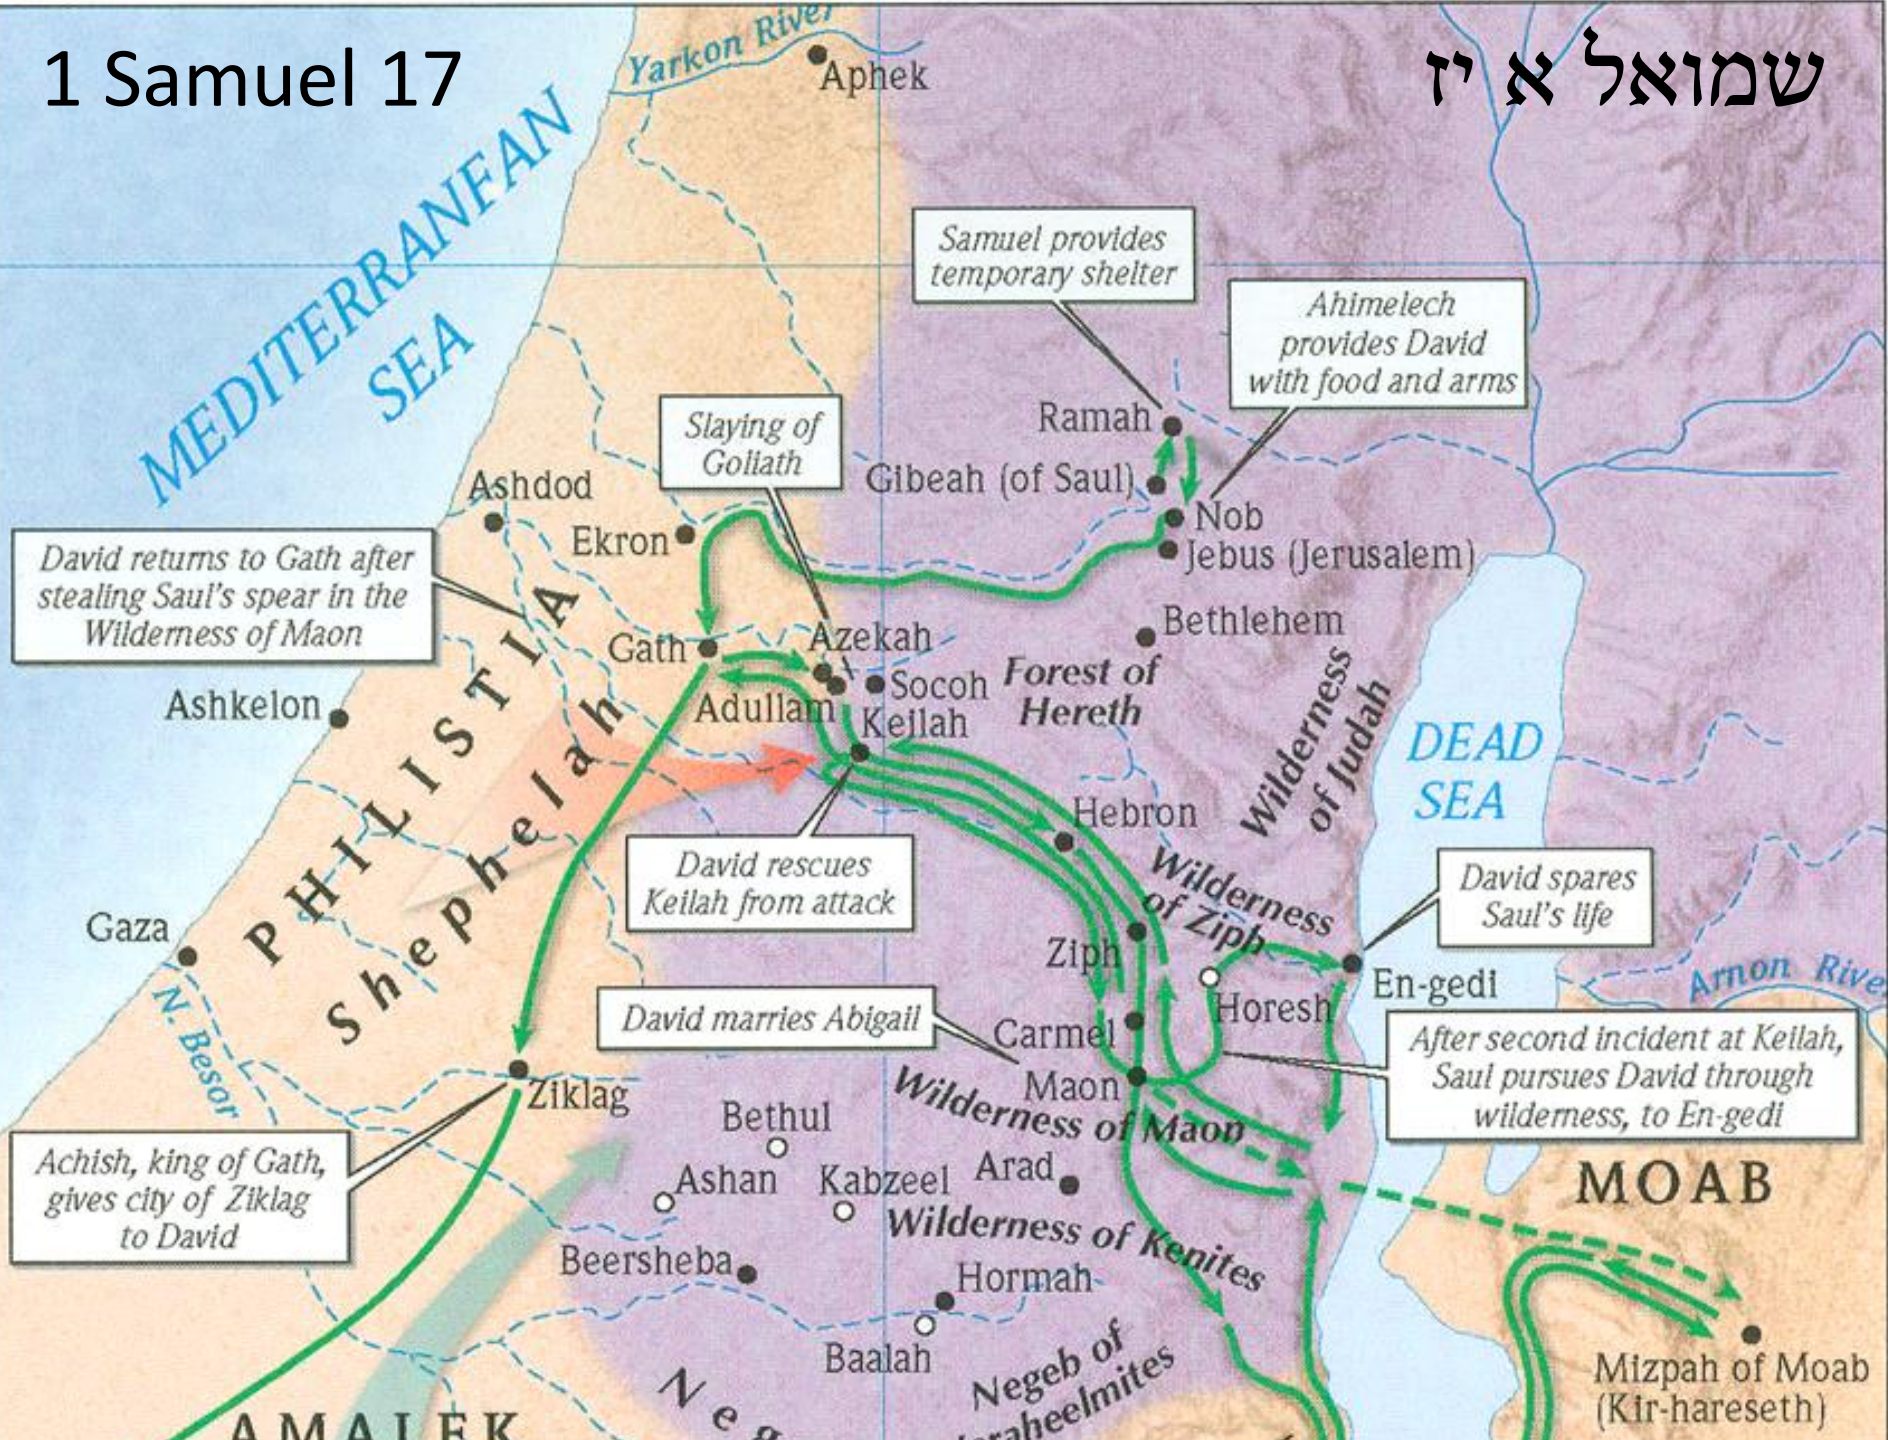

1 Samuel 17

שמואל א' יז