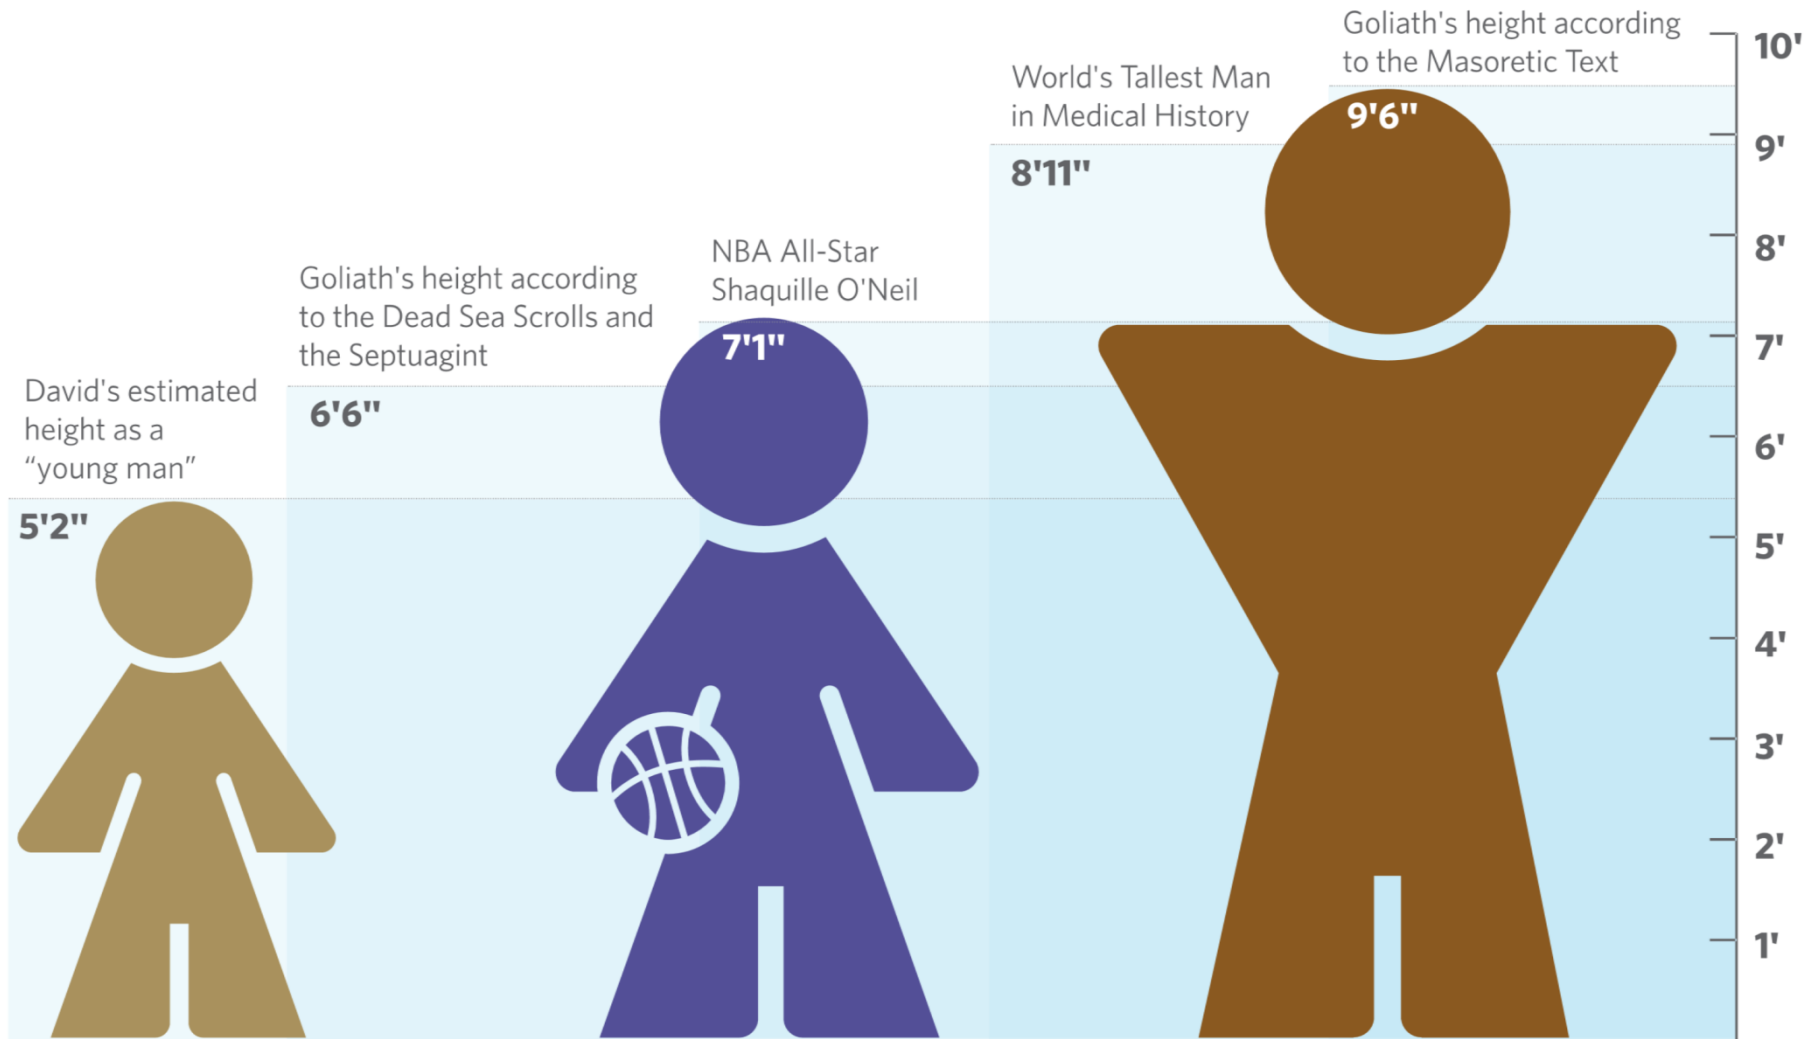

1 Samuel 17

שמואל א' יז

A Man of Vast Bulk: Goliath's Height

A Man of Large Strides Goliath's Foot Size

Goliath acc'd to MT

About 19 3/8" long

World's Tallest Man

18 1/2" long

Shaquille O'Neill

14 5/16" long

**Goliath acc'd to
DSS & LXX**

About 12" long

David

About 9 3/10"

1 Samuel 17 says that the Philistines were encamped between Socoh and Azekah, at Ephes-Dammim. The location of Ephes-Dammim has not been identified with certainty, but it is an interesting name, literally meaning “zero blood” in Hebrew.

Brook of Elah

Azekah

Gath
↓

Azekah and Gath from Yarmuth

Azekah, Tell Zacharia

(Date of photograph: 1910-1926)

Elah Valley
and Azekah
from southeast

Date of photograph:
approx. 1900-1926

Elah Valley
and Azekah
from
southeast

Date of photograph:
approx. 1898-1946

Elah Valley, general view (Date of photograph: 1910-1926)