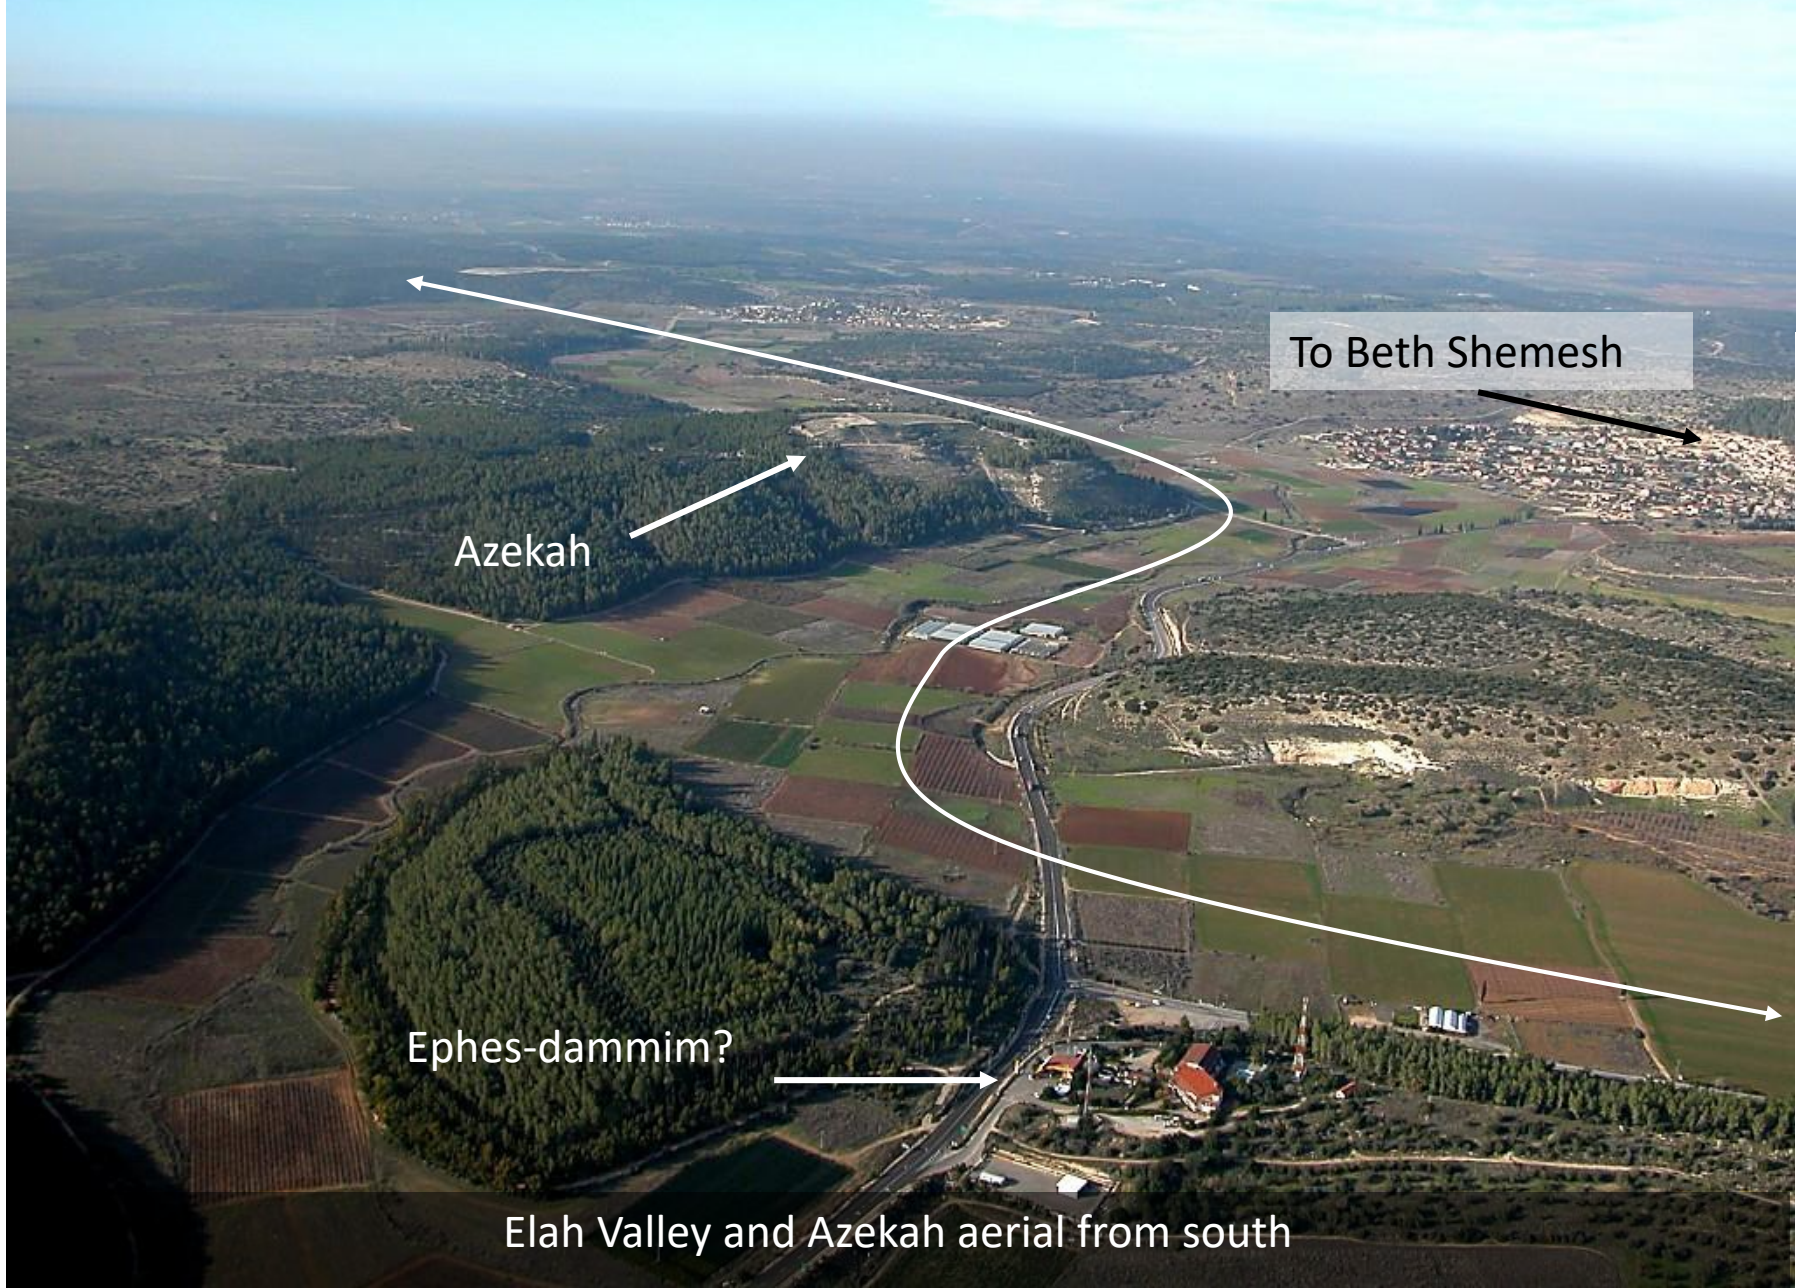

Shaquille O'Neill

14 5/16" long

**Goliath acc'd to
DSS & LXX**

About 12" long

David

About 9 3/10"

1 Samuel 17 says that the Philistines were encamped between Socoh and Azekah, at Ephes-Dammim. The location of Ephes-Dammim has not been identified with certainty, but it is an interesting name, literally meaning “zero blood” in Hebrew.

Azekah

To Beth Shemesh

Ephes-dammim?

Elah Valley and Azekah aerial from south

Elah Valley east end from Socoh

Elah Valley from Azekah

Order from <https://www.bibleplaces.com/>

Picking up smooth stones in the Elah brook

Brook of Elah

Azekah

Gath
↓

Azekah and Gath from Yarmuth

Azekah, Tell Zacharia

(Date of photograph: 1910-1926)

Elah Valley
and Azekah
from southeast

Date of photograph:
approx. 1900-1926

Elah Valley
and Azekah
from
southeast

Date of photograph:
approx. 1898-1946

Elah Valley, general view (Date of photograph: 1910-1926)